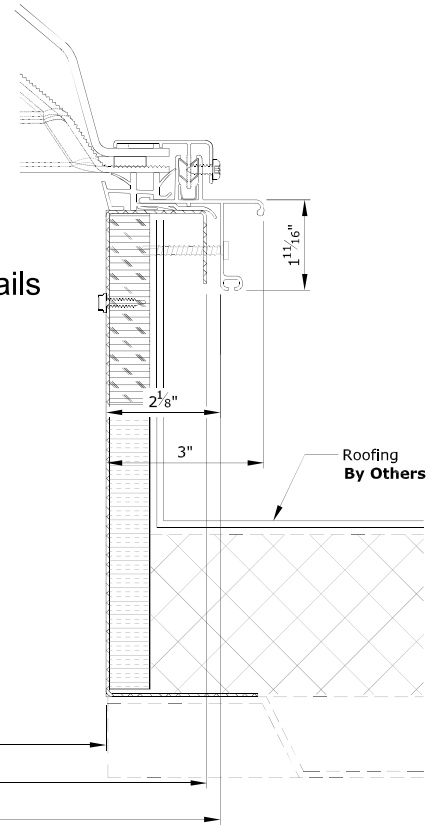

# Dynamic Dome Skylight

Roof curbs sold separately  
Please see curb worksheet for details

### Light Harvesting

- Dome shape engineered to maximize low-angle sunlight.
- Taller domes provide more surface area to harvest more daylight.
- Smooth clear outer dome delivers 20 percent more daylight than a prismatic outer dome, and the white prismatic inner dome option still provides 100 percent light diffusion.
- Steeper side walls harvest more daylight than lower profile domes.

### Dome strength

- Dome profile designed to maximize strength and improve impact resistance.
- Repeating series of ridges and ribs provide superior structural

## Commercial Dome Curb Mount Skylights

Model Size	Maximum skylight clearance dimensions	Outside curb dimensions	Daylight opening dimensions
2448	28 1/4" x 52 1/4"	27" x 51"	24" x 48"
2496	28 1/4" x 100 1/4"	27" x 99"	24" x 96"
2412	28 1/4" x 124 1/4"	27" x 123"	24" x 120"
3636	40 1/4" x 40 1/4"	39" x 39"	36" x 36"
3660	40 1/4" x 64 1/4"	39" x 63"	36" x 60"
3672	40 1/4" x 76 1/4"	39" x 75"	36" x 72"
3696	40 1/4" x 100 1/4"	39" x 99"	36" x 96"
3612	40 1/4" x 124 1/4"	39" x 123"	36" x 120"
4848	52 1/4" x 52 1/4"	51" x 51"	48" x 48"
4860	52 1/4" x 64 1/4"	51" x 63"	48" x 60"
4872	52 1/4" x 76 1/4"	51" x 75"	48" x 72"
4896	52 1/4" x 100 1/4"	51" x 99"	48" x 96"
4812	52 1/4" x 124 1/4"	51" x 123"	48" x 120"
6060	64 1/4" x 64 1/4"	63" x 63"	60" x 60"
6072	64 1/4" x 76 1/4"	63" x 75"	60" x 72"
6096	64 1/4" x 100 1/4"	63" x 99"	60" x 96"
6012	64 1/4" x 124 1/4"	63" x 123"	60" x 120"
7272	76 1/4" x 76 1/4"	75" x 75"	72" x 72"