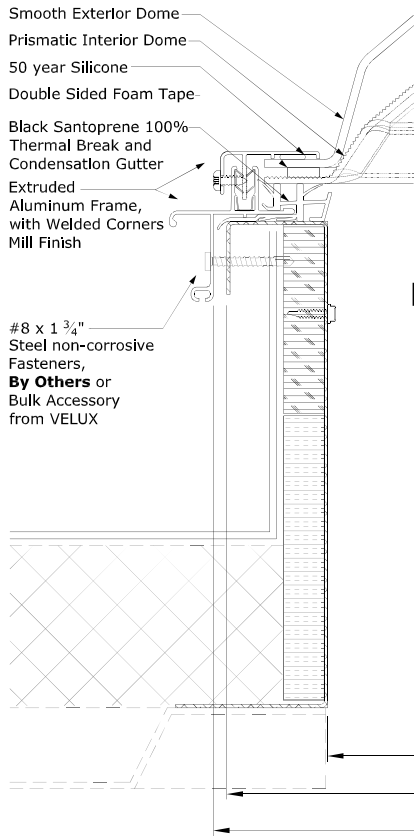

# Dynamic Dome Skylight

Roof curbs sold separately  
Please see curb worksheet for details

### Light Harvesting

- Dome shape engineered to maximize low-angle sunlight.
- Taller domes provide more surface area to harvest more daylight.
- Smooth clear outer dome delivers 20 percent more daylight than a prismatic outer dome, and the white prismatic inner dome option still provides 100 percent light diffusion.
- Steeper side walls harvest more daylight than lower profile domes.

## Commercial Dome Curb Mount Skylights

Model Size	Maximum skylight clearance dimensions	Outside curb dimensions	Daylight opening dimensions
2448	28 1/4" x 52 1/4"	27" x 51"	24" x 48"
2496	28 1/4" x 100 1/4"	27" x 99"	24" x 96"
2412	28 1/4" x 124 1/4"	27" x 123"	24" x 120"
3636	40 1/4" x 40 1/4"	39" x 39"	36" x 36"
3660	40 1/4" x 64 1/4"	39" x 63"	36" x 60"
3672	40 1/4" x 76 1/4"	39" x 75"	36" x 72"
3696	40 1/4" x 100 1/4"	39" x 99"	36" x 96"
3612	40 1/4" x 124 1/4"	39" x 123"	36" x 120"
4848	52 1/4" x 52 1/4"	51" x 51"	48" x 48"
4860	52 1/4" x 64 1/4"	51" x 63"	48" x 60"
4872	52 1/4" x 76 1/4"	51" x 75"	48" x 72"
4896	52 1/4" x 100 1/4"	51" x 99"	48" x 96"
4812	52 1/4" x 124 1/4"	51" x 123"	48" x 120"
6060	64 1/4" x 64 1/4"	63" x 63"	60" x 60"
6072	64 1/4" x 76 1/4"	63" x 75"	60" x 72"
6096	64 1/4" x 100 1/4"	63" x 99"	60" x 96"
6012	64 1/4" x 124 1/4"	63" x 123"	60" x 120"
7272	76 1/4" x 76 1/4"	75" x 75"	72" x 72"